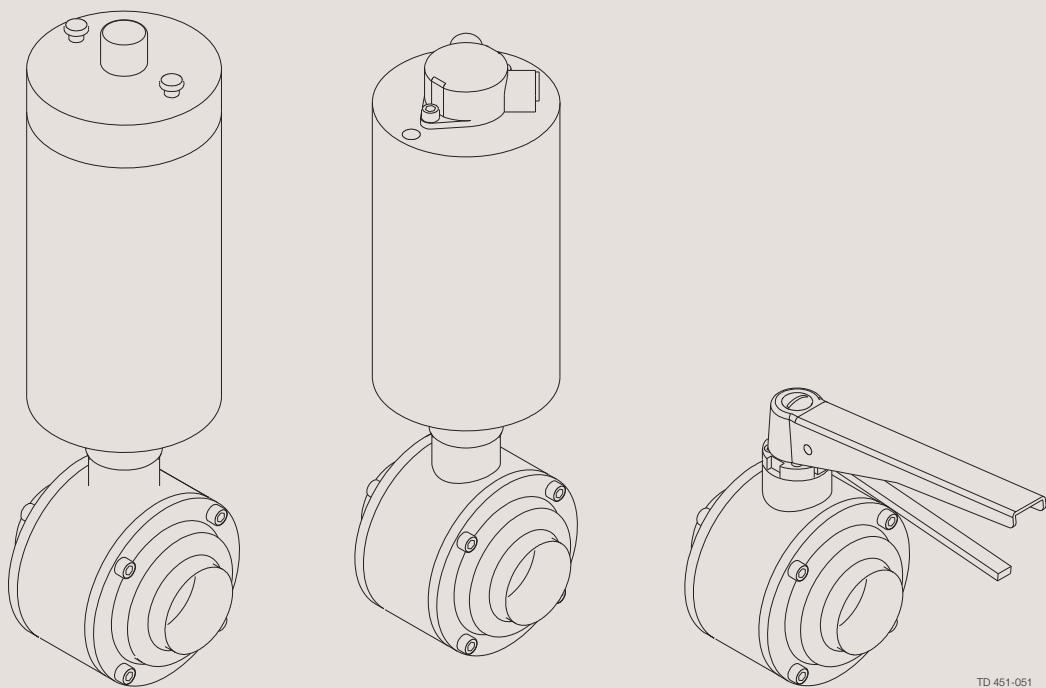

Spare Parts

SBV Sanitary Ball Valve

TD 451-051

ESE00804-EN5 2018-02

Original manual

Table of contents

The information herein is correct at the time of issue but may be subject to change without prior notice