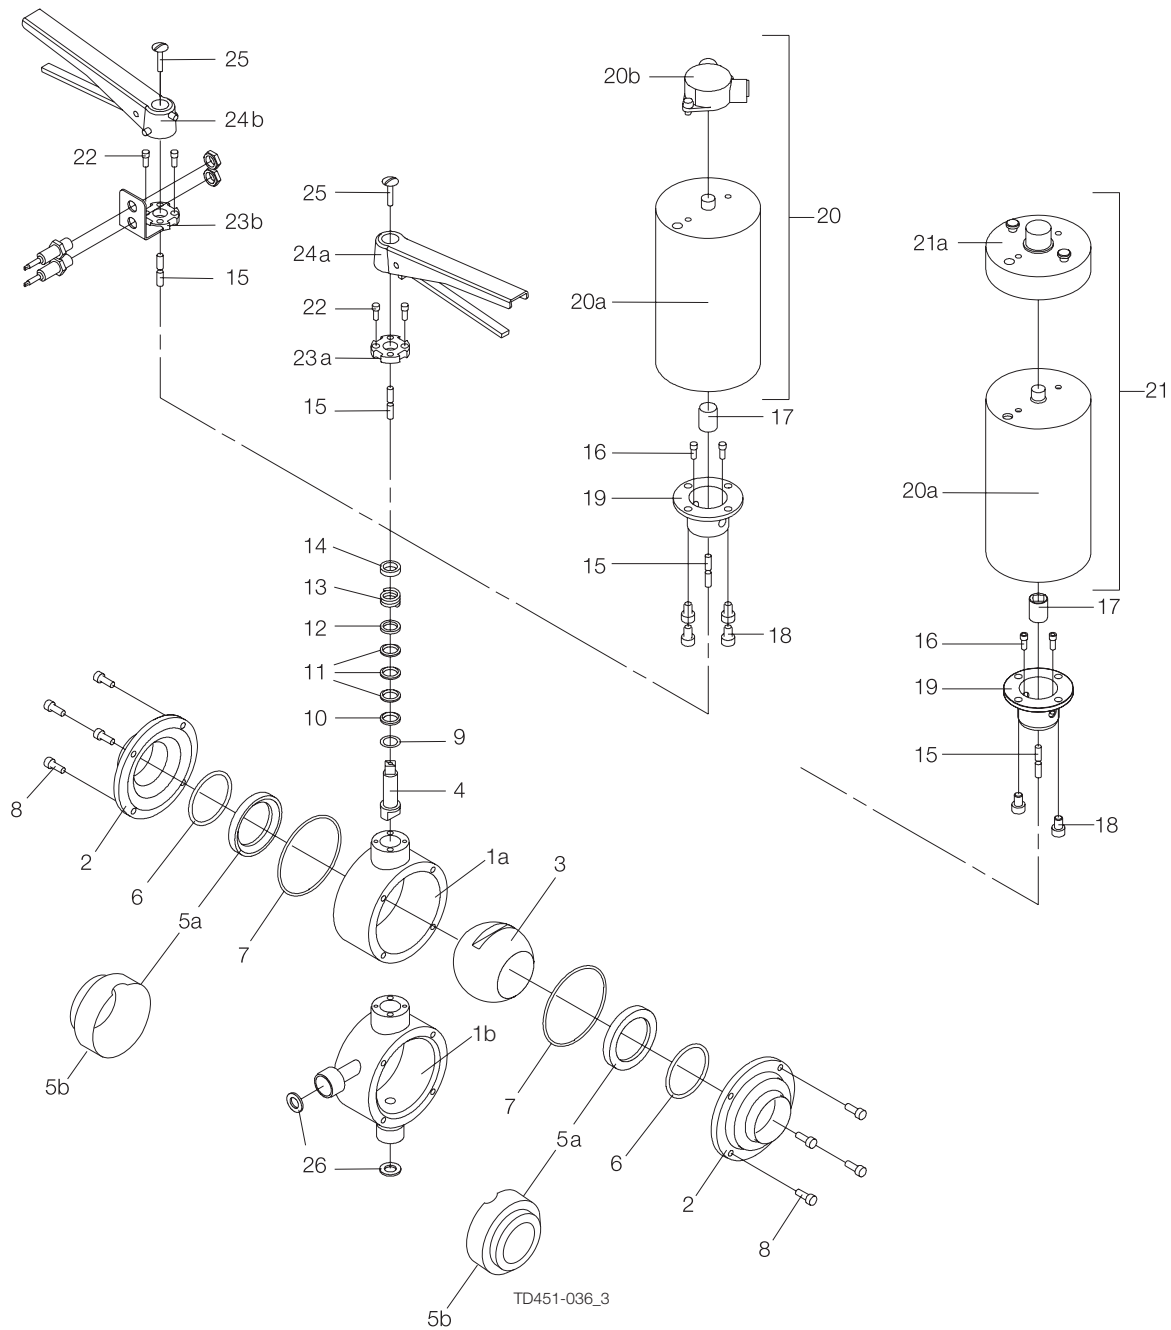

* Including mounting tool for stem gasket unit

** Not included in service kits

Parts marked with □◆○* are included in the service kits.

Recommended spare parts: Service kits.

900152/1

SBV Sanitary Ball Valve for DIN tube