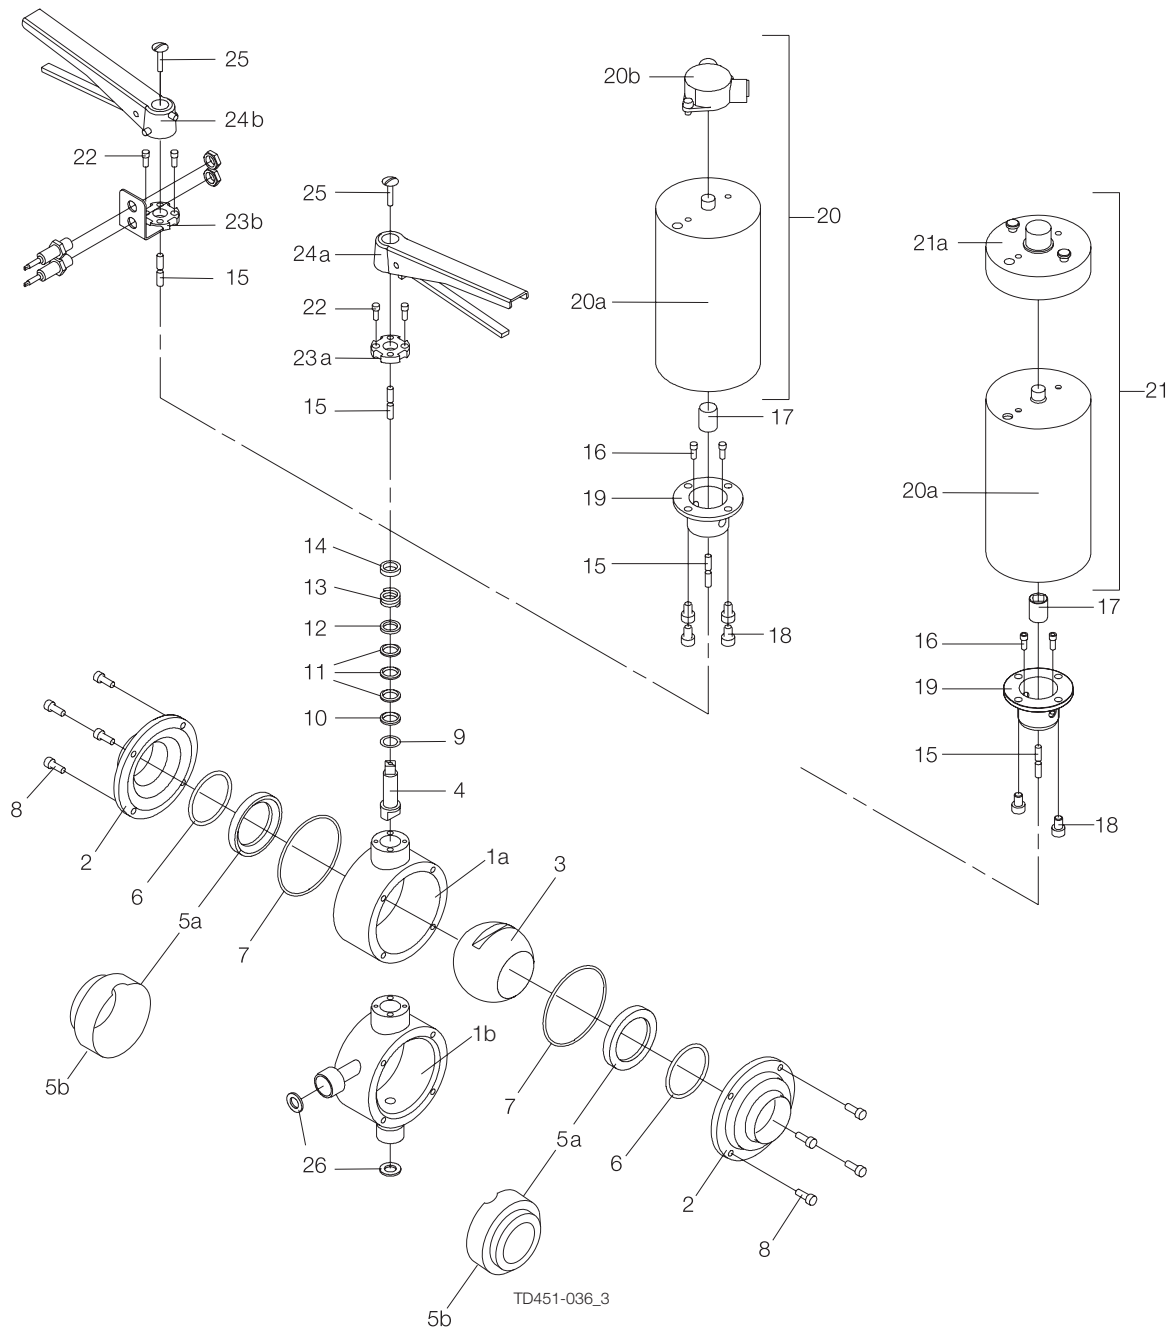

SBV Sanitary Ball Valve for DIN tube

Pos	Qty	Denomination	DN25	DN40	DN50	DN65	DN80	DN100
1a	1	Valve body	9612647501	9612647535	9612647547	9612647559	9612647571	9612647584
1b	1	Valve body, for cavity cleaning ...	9612647673	9612647674	9612647675	9612647676	9612647677	9612647678
2	2	Flange	9612647617	9612647624	9612647631	9612647638	9612647645	9612647652
3	1	Ball	9612647618	9612647625	9612647632	9612647639	9612647646	9612647653
4	1	Stem	9612647504	9612647504	9612647550	9612647550	9612647550	9612647587
5a	2	Valve seat						
5b	2	Valve seat, for cavity fillers						
6	2	O-ring, EPDM (std)						
		O-ring, NBR						
		O-ring, Q						
		O-ring, FPM						
7	2	O-ring, EPDM (std)						
		O-ring, NBR						
		O-ring, Q						
		O-ring, FPM						
8	8	Flange screw, ...	9612647514	9612647514	9612647514			
	12	Flange screw, ...				9612647514	9612647583	
	16	Flange screw, ...						9612647583
9	1	Sliding ring						
10	1	Support ring						
11	3	V-rings						
12	1	Pressure ring						
13	1	Spring	9612647519	9612647519	9612647519	9612647519	9612647519	9612647602
14	1	Slide bearing						
15	2	Pin	9612647521	9612647521	9612647521	9612647521	9612647521	9612647604
16	2	Screw (act.)	9612647522	9612647522	9612647522	9612647522	9612647522	9612647605
17	1	Coupling	9612647523	9612647523	9612647523	9612647523	9612647523	9612647606
18	2	Screw	9612647524	9612647524	9612647524	9612647524	9612647524	9612647607
19	1	Bonnet	9612647525	9612647525	9612647525	9612647525	9612647525	9612647608
20	1	Actuator complete, standard version	9612647680	9612647680	9612647680	9612647680	9612647680	9612647681
20a		Actuator	9612647526	9612647526	9612647526	9612647526	9612647526	9612647609
20b	1	Position indicator complete	9612647527	9612647527	9612647527	9612647527	9612647527	9612647527
21		Actuator complete, ThinkTop version	9612647682	9612647682	9612647682	9612647682	9612647682	9612647683
20a		Actuator	9612647526	9612647526	9612647526	9612647526	9612647526	9612647609
21a	1	ThinkTop adapter complete	9612647528	9612647528	9612647528	9612647528	9612647528	9612647610
22	2	Screw (man.)	9612647529	9612647529	9612647529	9612647529	9612647529	
23a	1	Top plate	9612647530	9612647530	9612647530	9612647530	9612647530	
23b		Top plate, for position indication ..	9612647531	9612647531	9612647531	9612647531	9612647531	9612647613
24a	1	Handle	9612647532	9612647532	9612647532	9612647532	9612647532	
24b		Handle, for position indication ...	9612647533	9612647533	9612647533	9612647533	9612647533	
25	1	Screw	9612647534	9612647534	9612647534	9612647534	9612647534	
26	2	Seal for valves with cavity cleaning connections **	9612647679	9612647679	9612647679	9612647679	9612647679	9612647679