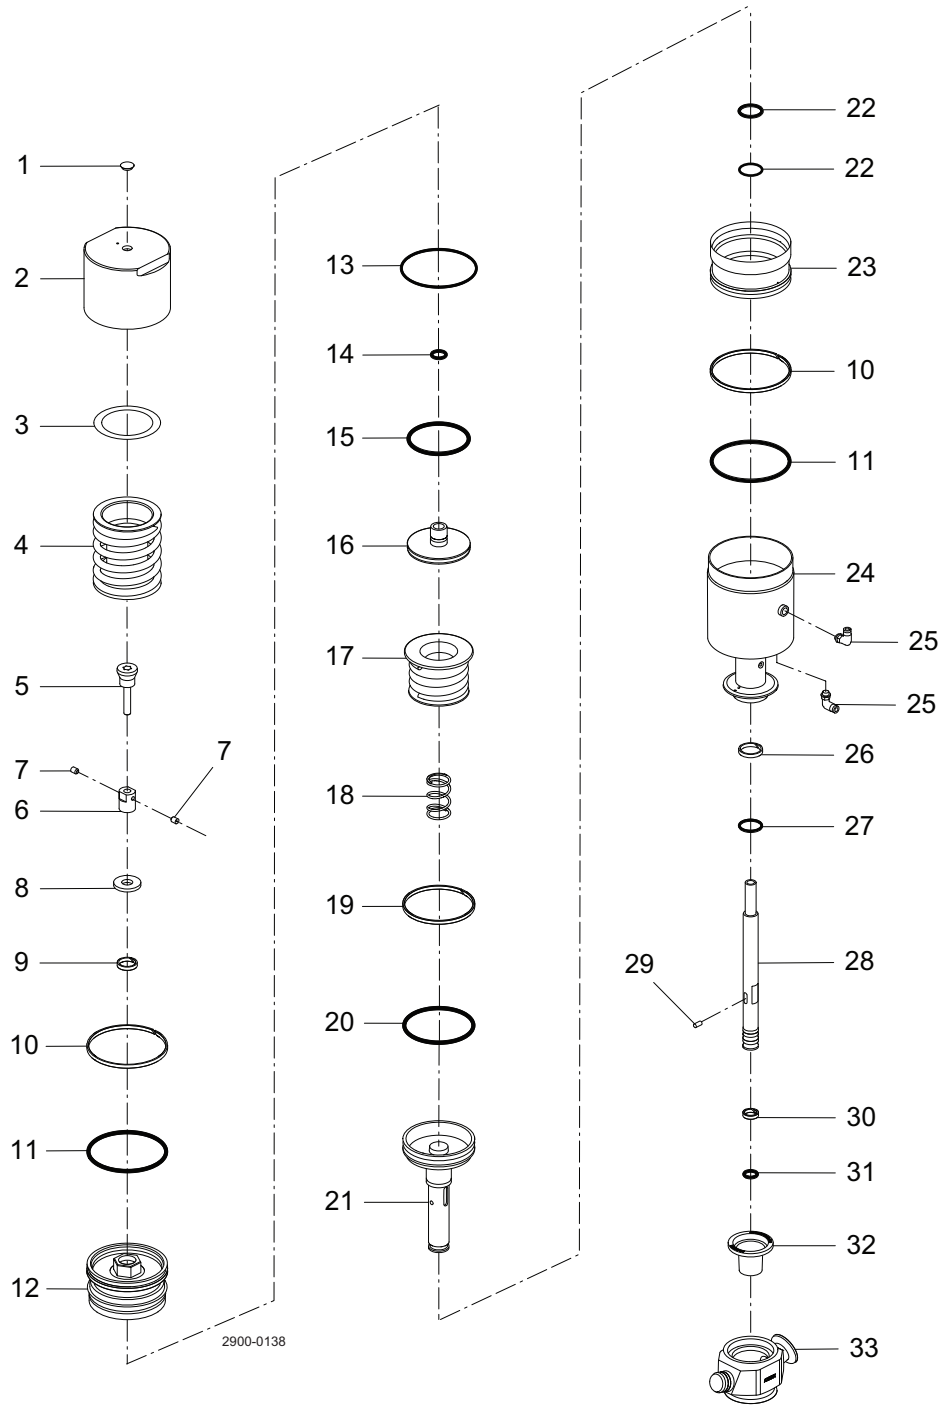

Actuator size 25 - double seat

Pos	Qty	Denomination	
Actuator			
		Actuator	9614019301
1	1	Top plug	9611995398
2	1	Actuator top	9614035201
3	1	PTFE disc	9614217701
4	1	Spring	9613132502
5	1	Adjuster screw	9614036101
6	1	Nut for adjustment	9614035101
7	▲ 2	Set screw	
8	1	Disc	9614035501
9	1	Guide ring	9614071923
10	2	Guide ring	9614071920
11	▲ 2	O-ring	
12	1	Upper piston	9614034801
13	▲ 1	O-ring	
14	▲ 1	O-ring	
15	▲ 1	O-ring	
16	1	Inner piston	9614034601
17	1	Spring cage	9614035701
18	1	Spring	9614016213
19	1	Guide ring	9614071921
20	▲ 1	O-ring	
21	1	Outer stem	9614034901
22	▲ 2	O-ring	
23	1	Lower piston	9614034701
24	1	Actuator body	
25	2	Air fitting	9611991988
26	1	Guide ring	9614071922
27	▲ 1	O-ring	
28	1	Inner stem	9614035001
29	▲ 1	Pin	
30	1	Guide ring	9614071924
31	▲ 1	O-ring	
Membrane			
32	10	Membrane seal, EPDM, 10 pcs.	9614019001
	10	Membrane seal, silicone, 10 pcs.	9614019051
Valve body			
33	1	Valve body, tank	9614022201
	1	Valve body, Tri-clamp	9614073401
	1	Valve body, collard pipe ISO 51	9614074301
	1	Valve body, collard pipe ISO 63.5	9614077201
	1	Valve body, collard pipe DIN DN50	9614074401
	1	Valve body, collard pipe DIN DN65	9614077301
Service kit			
▲		Service kit	9611924310