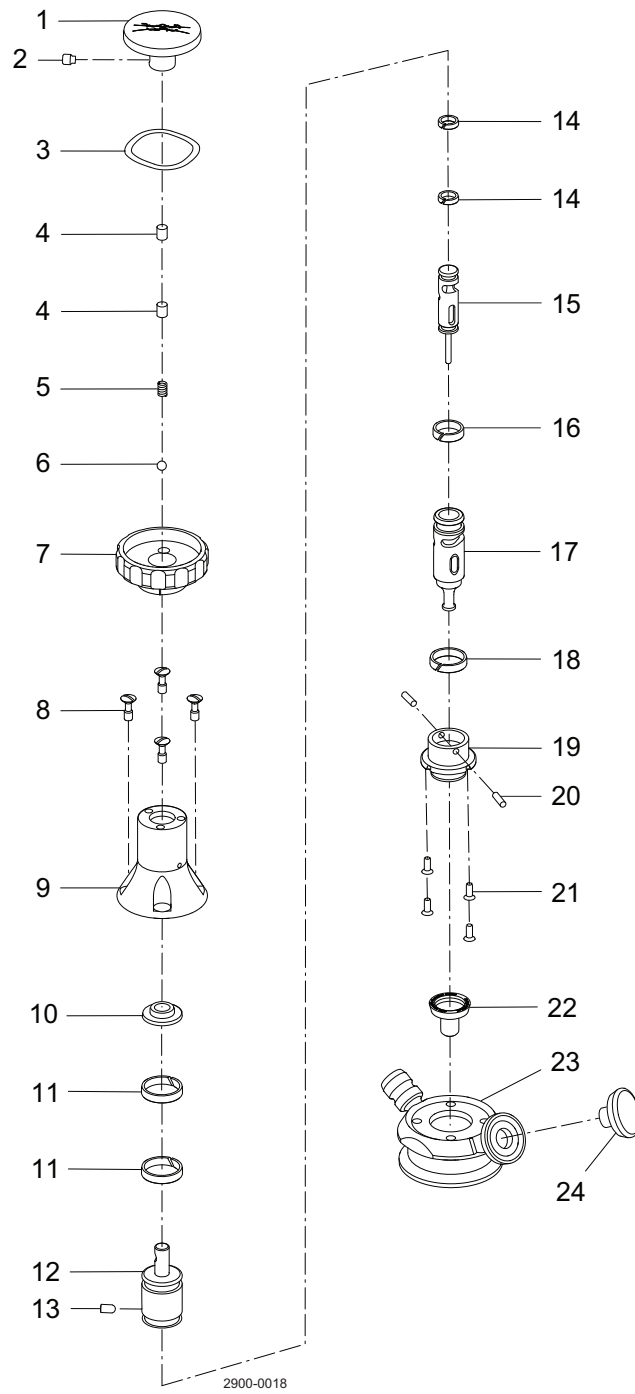

Manual handle size 4 - double seat

Pos	Qty	Denomination	Size 4
Manual actuator Size 4 Double Seat			
		Actuator	9614019101
1	1	Drive handle	
2	1	Pin screw	
3	1	Wave spring	
4	2	Pin	
5	1	Spring	
6	1	Ball	
7	1	Handle	
8	1	Mounting screw, set of 4 pcs.	9614022902
9	1	Actuator body	
10	1	Spacer	
11	2	Guide ring	
12	1	Piston drive	
13	1	Guide pin	
14	2	Guide ring	
15	1	Inner piston	
16	1	Guide ring	
17	1	Outer piston	
18	1	Guide ring	
19	1	Actuator bottom	
20	2	Pin	
21	4	Screws	

Pos	Qty	Denomination	Size 4
Membrane			
22	10	Membrane seal, EPDM, 10 pieces, for serial numbers Axxxx	9614016501
	10	Membrane seal, Silicone, 10 pieces, for serial numbers Axxxx	9614016551
	10	Membrane seal, EPDM, 10 pieces, for serial numbers Sxxxx	
	10	Membrane seal, Silicone, 10 pieces, for serial numbers Sxxxx	9614018951

Pos	Qty	Denomination	Size 4
Valve Body			
23	1	Valve body, Tank	9614022801
	1	Valve body, Tri-clamp	9614094601
	1	Valve body, collard pipe ISO 25	9614089301
	1	Valve body, collard pipe ISO 38	9614073501
	1	Valve body, collard pipe ISO 51	9614073701
	1	Valve body, collard pipe DIN DN 25	9614089401
	1	Valve body, collard pipe DIN DN 40	9614073601
	1	Valve body, collard pipe DIN DN 50	9614073801
24	1	Plug for upper connection, EPDM	9614290501