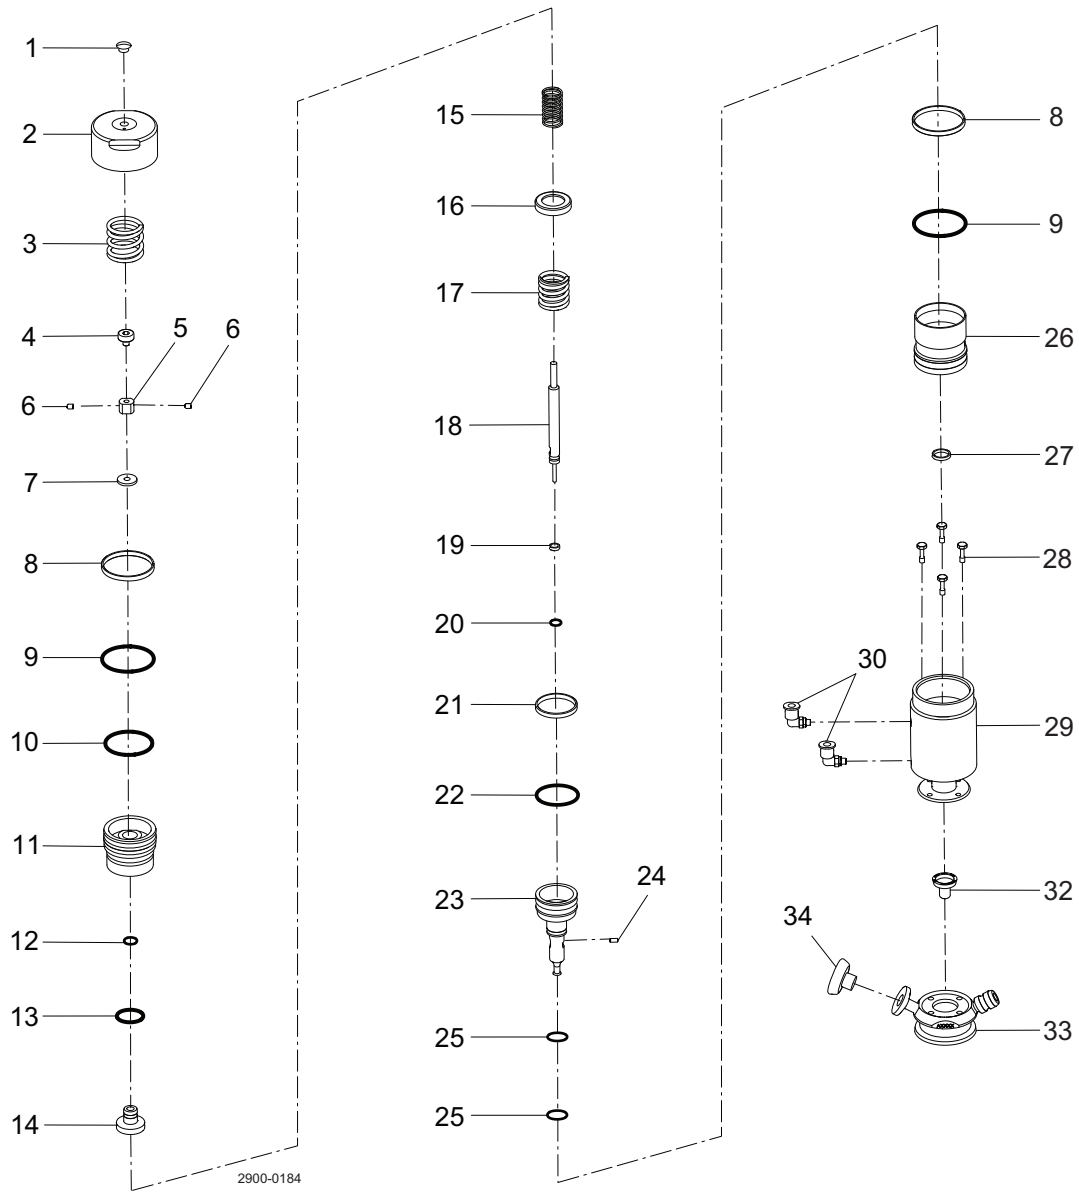

Spare Parts

Unique Sampling Valve

ESE02231-EN9

2021-11

Original manual

Table of contents

The information herein is correct at the time of issue but may be subject to change without prior notice

1. Actuator size 4 - double seat	4
2. Actuator size 4 - single seat	6
3. Actuator size 10 - double seat	8
4. Actuator size 10 - single seat	10
5. Actuator size 25 - double seat	12
6. Actuator size 25 - single seat	14
7. Manual handle size 4 - double seat	16
8. Manual handle size 4 - single seat	18
9. Manual handle size 10 - double seat	20
10. Manual handle size 10 - single seat	22

Actuator size 4 - double seat

Pos	Qty	Denomination	Size 4
		Actuator	9614019201
1	1	Top plug	9611995067
2	1	Actuator top	9614023601
3	1	Spring	9614016205
4	1	Adjuster screw	9614015601
5	1	Adjuster nut	9614015201
6	▲ 2	Set screw	
7	1	Disc	9614017801
8	2	Guide ring	9614071915
9	▲ 2	O-ring	
10	▲ 1	O-ring	
11	1	Main piston top	9614020701
12	▲ 1	O-ring	
13	▲ 1	O-ring	
14	1	Inner seat lift piston	9614020501
15	1	Spring	9614016206
16	1	Spring disc	9614018001
17	1	Spring	9614016207
18	1	Inner stem	9614023701
19	1	Guide ring	9614071919
20	▲ 1	O-ring	
21	1	Guide ring	9614071916
22	▲ 1	O-ring	
23	1	Outer seat lift piston	9614023501
24	▲ 1	Pin	
25	▲ 2	O-ring	
26	1	Main piston bottom	9614020601
27	1	Guide ring	9614071918
28	4	Mount screws	9614026001
29	1	Actuator body	
30	2	Air fitting angle	9611995055

Actuator size 4 - single seat

Pneumatic actuator Size 4 Single Seat

Pos	Qty	Denomination	Size 4
		Actuator	9614027101
1	1	Top plug	9611995067
2	1	Actuator top	9614023601
3	1	Spring	9614016205
4	1	Adjuster screw	9614015601
5	1	Guide ring	9614071915
6	▲ 1	O-ring	
7	▲ 2	Set screw	
8	1	Main piston	9614025601
9	▲ 1	Pin	
10	▲ 1	O-ring	
11	1	Guide ring	9614071918
12	4	Mount screws	9614026001
13	1	Actuator body	
14	1	Air fitting angle	9611995055