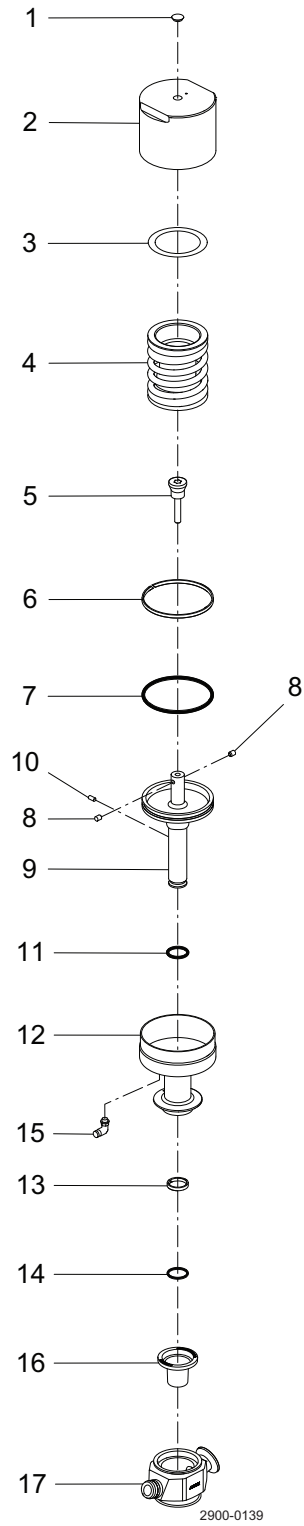

Actuator size 25 - single seat

Pos	Qty	Denomination	
Actuator			
		Actuator	9614021301
1	1	Top plug	9611995398
2	1	Actuator top	9614035201
3	1	PTFE disc	9614217701
4	1	Spring	9613132502
5	1	Adjuster screw	9614036101
6	1	Guide ring	9614071920
7	▲ 1	O-ring	
8	▲ 2	Set screw	
9	1	Main piston	9614036001
10	▲ 1	Pin	
11	▲ 1	O-ring	
12	1	Actuator body	
13	1	Guide ring	9614071922
14	▲ 1	O-ring	
15	1	Air fitting	9611991988
Membrane			
16	10	Membrane seal, EPDM, 10 pcs.	9614019001
	10	Membrane seal, silicone, 10 pcs.	9614019051
Valve body			
17	1	Valve body, tank	9614022201
	1	Valve body, Tri-clamp	9614073401
	1	Valve body, collard pipe ISO 51	9614074301
	1	Valve body, collard pipe ISO 63.5	9614077201
	1	Valve body, collard pipe DIN DN 50	9614074401
	1	Valve body, collard pipe DIN DN 65	9614077301

Service kit

▲		Service kit	9611924311