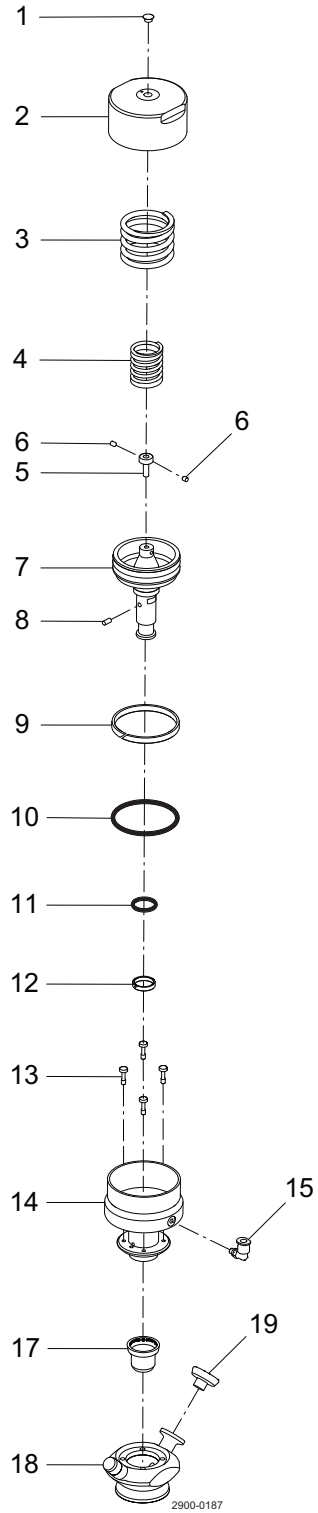

Actuator size 10 - single seat

Pos	Qty	Denomination	
Actuator			
		Actuator	9614018701
1	1	Top plug	9611995067
2	1	Actuator top	9614016401
3	1	Spring	9614016201
4	1	Spring	9614016202
5	1	Adjuster screw	9614018501
6	▲ 2	Set screw	
7	1	Main piston	9614017901
8	▲ 1	Pin	
9	1	Guide ring	9614071906
10	▲ 1	O-ring	
11	▲ 1	O-ring	
12	1	Guide ring	9614071907
13	4	Mount screws	9614026001
14	1	Actuator body	
15	1	Aair fitting angle	9611995055
Membrane			
17	10	Membrane seal, EPDM, 10 pieces	9614018801
	10	Membrane seal, silicone, 10 pieces	9614018851
Valve body			
18	1	Valve body, tank	9614089601
	1	Valve body, Tri-clamp	9614089501
	1	Valve body, collard pipe ISO 25	9614073901
	1	Valve body, collard pipe ISO 38	9614089701
	1	Valve body, collard pipe ISO 51	9614074101
	1	Valve body, collard pipe DIN DN 25	9614074001
	1	Valve body, collard pipe DIN DN 40	9614089801
	1	Valve body, collard pipe DIN DN 50	9614074201
19	1	Plug for upper connection, EPDM	9614290501
Service kit			
▲		Service kit	9611924309