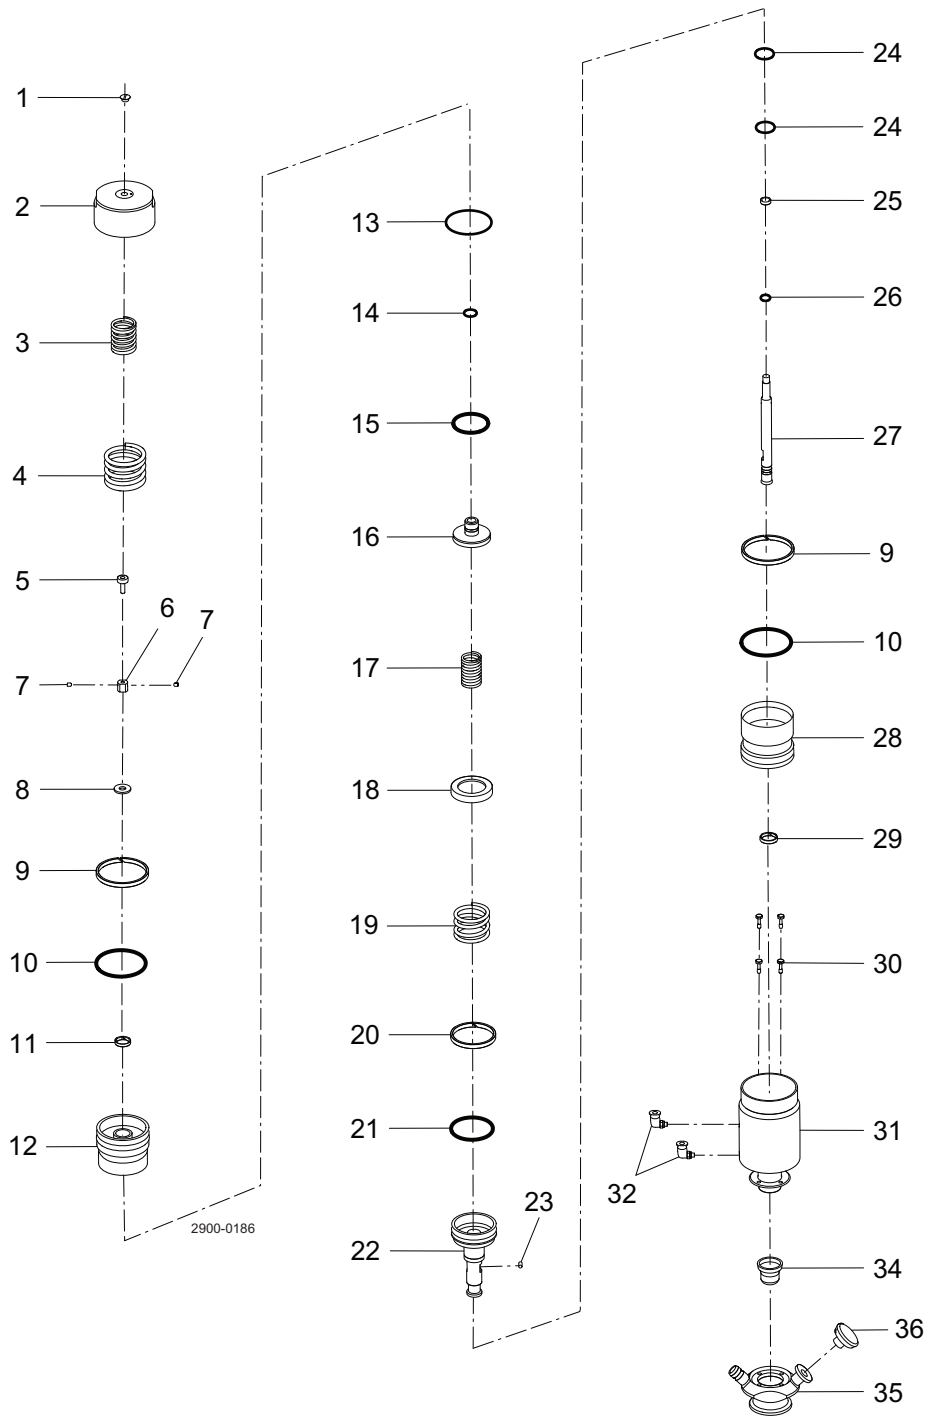

Actuator size 10 - double seat

Pos	Qty	Denomination	Size 10
		Actuator	9614018601
1	1	Top plug	9611995067
2	1	Actuator top	9614016401
3	1	Spring	9614016202
4	1	Spring	9614016201
5	1	Adjuster screw	9614018501
6	1	Adjuster nut	9614019401
7 ▲	2	Set screw	
8	1	Disc	9614016301
9	2	Guide ring	9614071906
10 ▲	2	O-ring	
11	1	Guide ring	9614071909
12	1	Main piston top	9614057201
13 ▲	1	O-ring	
14 ▲	1	O-ring	
15 ▲	1	O-ring	
16	1	Inner seat lift piston	9614017101
17	1	Spring	9614016203
18	1	Spring disc	9614017201
19	1	Spring	9614016204
20	1	Guide ring	9614071908
21 ▲	1	O-ring	
22	1	Outer seat lift piston	9614017001
23 ▲	1	Pin	
24 ▲	2	O-ring	
25	1	Guide ring	9614071910
26 ▲	1	O-ring	
27	1	Inner stem	9614016801
28	1	Main piston bottom	9614016601
29	1	Guide ring	9614071907
30	4	Mount screws	9614026001
31	1	Actuator body	
32	2	Air fitting angle	9611995055

Pos	Qty	Denomination	Size 10
Membrane			
34	10	Membrane seal, EPDM, 10 pieces	9614018801
	10	Membrane seal, Silicone, 10 pieces	9614018851

Pos	Qty	Denomination	Size 10
Valve body			
35	1	Valve body, tank	9614089601
	1	Valve body, Tri-clamp	9614089501
	1	Valve body, collard pipe ISO 25	9614073901
	1	Valve body, collard pipe ISO 38	9614089701
	1	Valve body, collard pipe ISO 51	9614074101
	1	Valve body, collard pipe DIN DN 25	9614074001
	1	Valve body, collard pipe DIN DN 40	9614089801
	1	Valve body, collard pipe DIN DN 50	9614074201

36	1	Plug for upper connection, EPDM	9614290501

Size 10

Service kit

▲		Service kit	9611924305