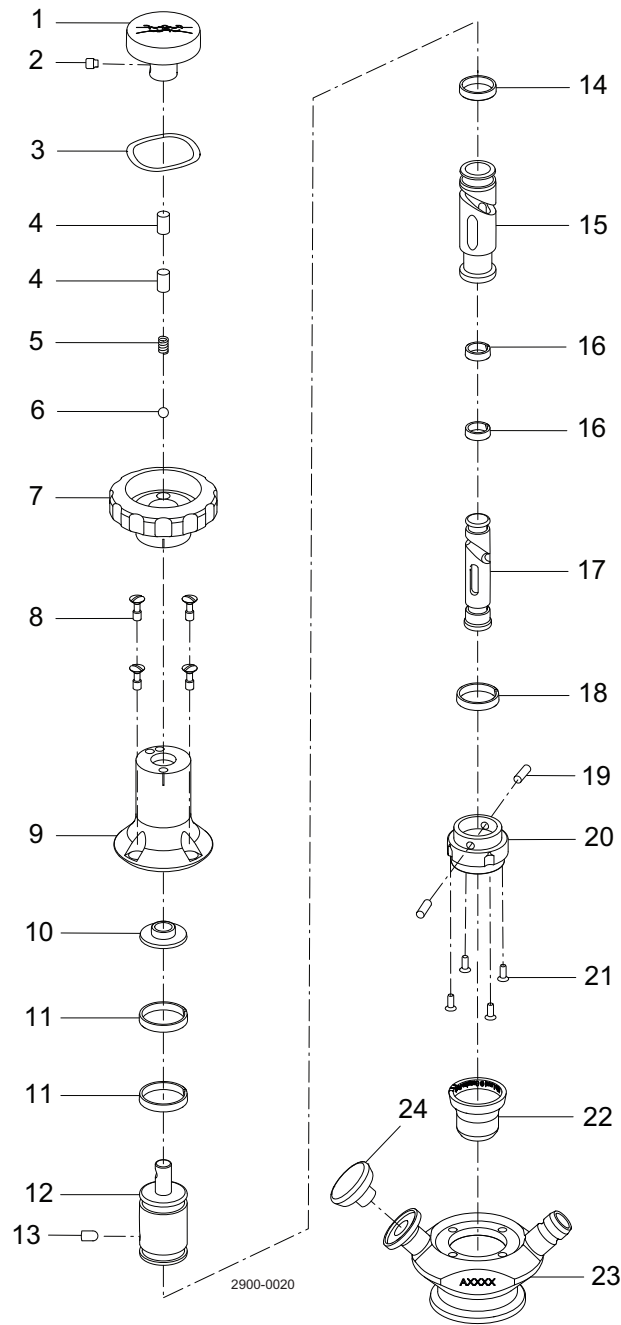

Manual handle size 10 - double seat

Pos	Qty	Denomination	Size 10
Manual actuator Size 10 Double Seat			
		Actuator	9614018201
1	1	Drive handle	
2	1	Pin screw	
3	1	Wave spring	
4	2	Pin	
5	1	Spring	
6	1	Ball	
7	1	Handle	
8	1	Mounting screw, set of 4 pcs.	9614022902
9	1	Actuator body	
10	1	Spacer	
11	2	Guide ring	
12	1	Piston drive	
13	1	Guide pin	
14	1	Guide ring	
15	1	Outer piston	
16	2	Guide ring	
17	1	Inner piston	
18	1	Guide ring	
19	2	Pin	
20	1	Actuator bottom	
21	4	Screws	

Pos	Qty	Denomination	Size 10
Membrane			
22	10	Membrane seal, EPDM, 10 pieces	9614018801
	10	Membrane seal, Silicone, 10 pieces	9614018851

Pos	Qty	Denomination	Size 10
Valve Body			
23	1	Valve body, Tank	9614089601
	1	Valve body, Tri-clamp	9614089501
	1	Valve body, collard pipe ISO 25	9614073901
	1	Valve body, collard pipe ISO 38	9614089701
	1	Valve body, collard pipe ISO 51	9614074101
	1	Valve body, collard pipe DIN DN 25	9614074001
	1	Valve body, collard pipe DIN DN 40	9614089801
	1	Valve body, collard pipe DIN DN 50	9614074201
24	1	Plug for upper connection, EPDM	9614290501