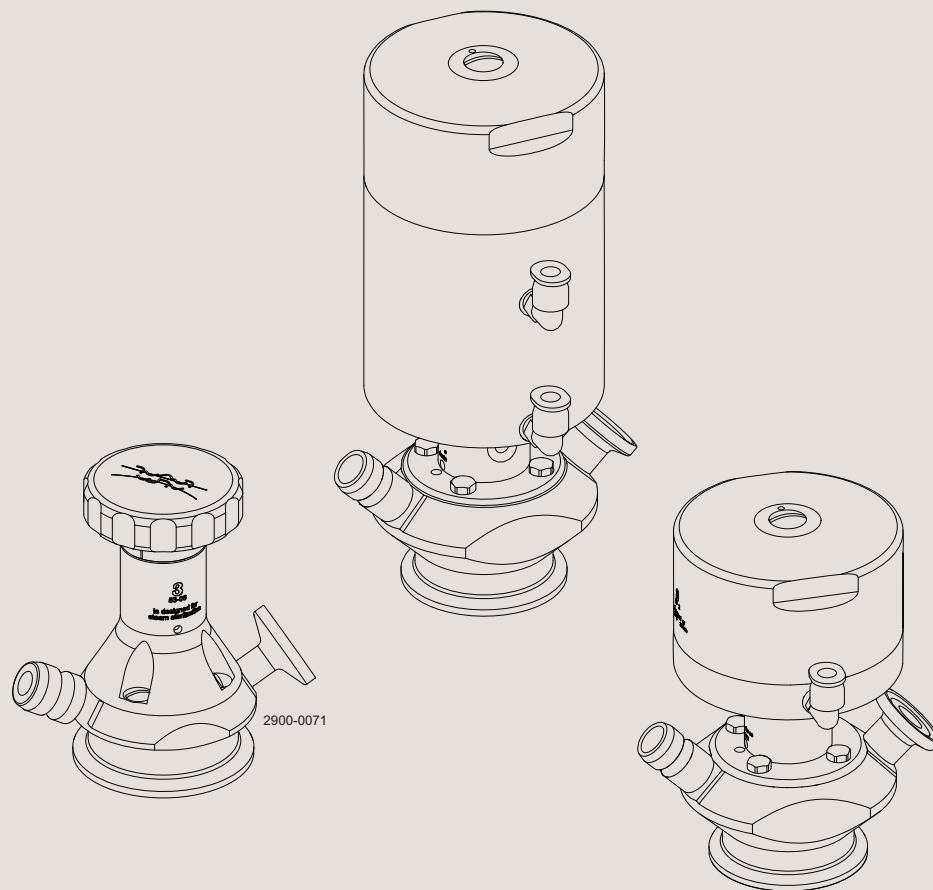

Spare Parts

Unique Sampling Valve

ESE02231-EN9

2021-11

Original manual

Table of contents

The information herein is correct at the time of issue but may be subject to change without prior notice

1. Actuator size 4 - double seat	4
2. Actuator size 4 - single seat	6
3. Actuator size 10 - double seat	8
4. Actuator size 10 - single seat	10
5. Actuator size 25 - double seat	12
6. Actuator size 25 - single seat	14
7. Manual handle size 4 - double seat	16
8. Manual handle size 4 - single seat	18
9. Manual handle size 10 - double seat	20
10. Manual handle size 10 - single seat	22

Actuator size 4 - double seat

Pos	Qty	Denomination	Size 4
		Actuator	9614019201
1	1	Top plug	9611995067
2	1	Actuator top	9614023601
3	1	Spring	9614016205
4	1	Adjuster screw	9614015601
5	1	Adjuster nut	9614015201
6	▲ 2	Set screw	
7	1	Disc	9614017801
8	2	Guide ring	9614071915
9	▲ 2	O-ring	
10	▲ 1	O-ring	
11	1	Main piston top	9614020701
12	▲ 1	O-ring	
13	▲ 1	O-ring	
14	1	Inner seat lift piston	9614020501
15	1	Spring	9614016206
16	1	Spring disc	9614018001
17	1	Spring	9614016207
18	1	Inner stem	9614023701
19	1	Guide ring	9614071919
20	▲ 1	O-ring	
21	1	Guide ring	9614071916
22	▲ 1	O-ring	
23	1	Outer seat lift piston	9614023501
24	▲ 1	Pin	
25	▲ 2	O-ring	
26	1	Main piston bottom	9614020601
27	1	Guide ring	9614071918
28	4	Mount screws	9614026001
29	1	Actuator body	
30	2	Air fitting angle	9611995055