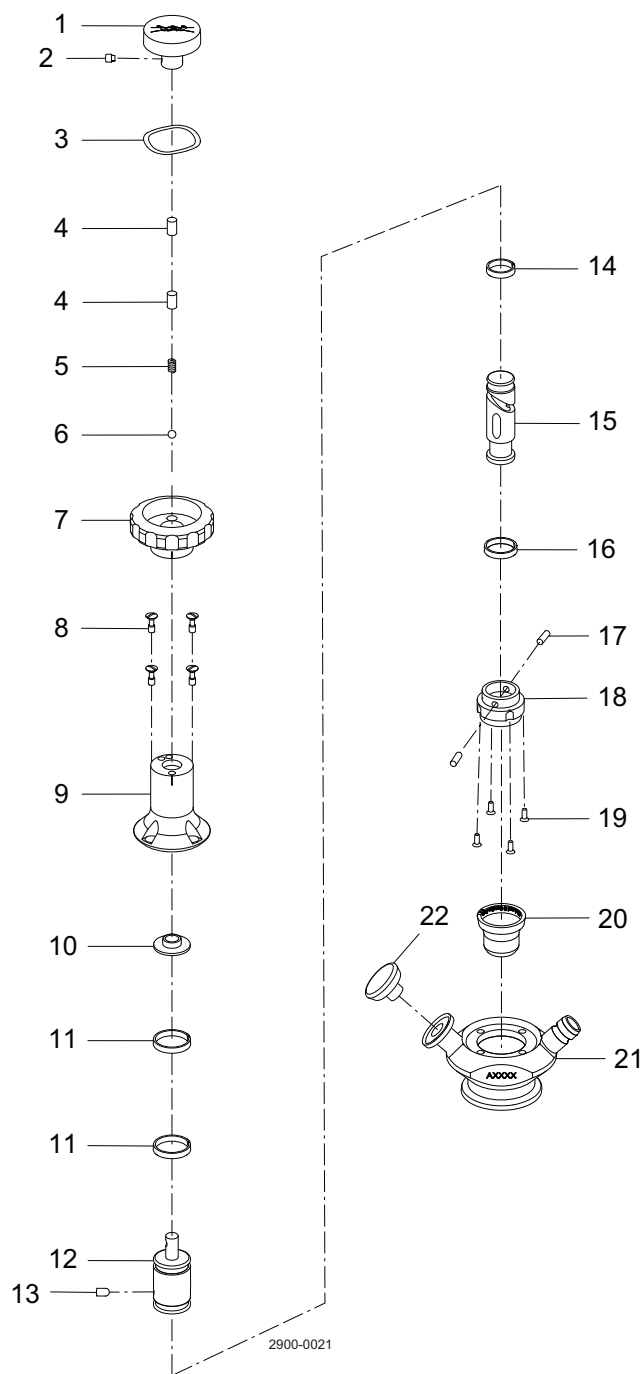

Manual handle size 10 - single seat

Pos	Qty	Denomination	Size 10
Manual actuator Size 10 Single Seat			
		Actuator	9614018401
1	1	Drive handle	
2	1	Pin screw	
3	1	Wave spring	
4	2	Pin	
5	1	Spring	
6	1	Ball	
7	1	Handle	
8	1	Mounting screw, set of 4 pcs.	9614022902
9	1	Actuator body	
10	1	Spacer	
11	2	Guide ring	
12	1	Piston drive	
13	1	Guide pin	
14	1	Guide ring	
15	1	Piston	
16	1	Guide ring	
17	2	Pin	
18	1	Actuator bottom	
19	4	Screws	

Pos	Qty	Denomination	Size 10
Membrane			
20	10	Membrane seal, EPDM, 10 pieces	9614018801
	10	Membrane seal, Silicone, 10 pieces	9614018851

Pos	Qty	Denomination	Size 10
Valve Body			
21	1	Valve body, Tank	9614089601
	1	Valve body, Tri-clamp	9614089501
	1	Valve body, collard pipe ISO 25	9614073901
	1	Valve body, collard pipe ISO 38	9614089701
	1	Valve body, collard pipe ISO 51	9614074101
	1	Valve body, collard pipe DIN DN 25	9614074001
	1	Valve body, collard pipe DIN DN 40	9614089801
	1	Valve body, collard pipe DIN DN 50	9614074201
22	1	Plug for upper connection, EPDM	9614290501