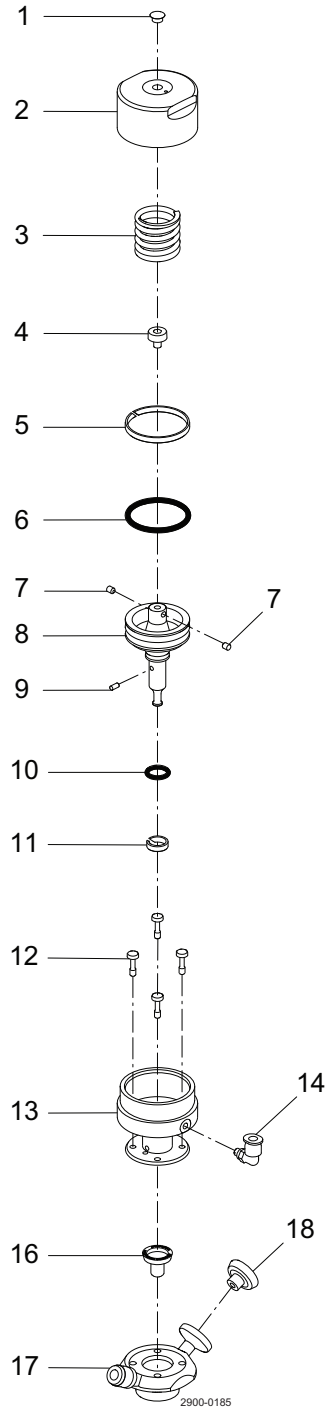

Actuator size 4 - double seat

Pos	Qty	Denomination	Size 4
		Actuator	9614019201
1	1	Top plug	9611995067
2	1	Actuator top	9614023601
3	1	Spring	9614016205
4	1	Adjuster screw	9614015601
5	1	Adjuster nut	9614015201
6	▲ 2	Set screw	
7	1	Disc	9614017801
8	2	Guide ring	9614071915
9	▲ 2	O-ring	
10	▲ 1	O-ring	
11	1	Main piston top	9614020701
12	▲ 1	O-ring	
13	▲ 1	O-ring	
14	1	Inner seat lift piston	9614020501
15	1	Spring	9614016206
16	1	Spring disc	9614018001
17	1	Spring	9614016207
18	1	Inner stem	9614023701
19	1	Guide ring	9614071919
20	▲ 1	O-ring	
21	1	Guide ring	9614071916
22	▲ 1	O-ring	
23	1	Outer seat lift piston	9614023501
24	▲ 1	Pin	
25	▲ 2	O-ring	
26	1	Main piston bottom	9614020601
27	1	Guide ring	9614071918
28	4	Mount screws	9614026001
29	1	Actuator body	
30	2	Air fitting angle	9611995055

Pos	Qty	Denomination	Size 4
Valve body			
33	1	Valve body, tank	9614022801
	1	Valve body, Tri-clamp	9614094601
	1	Valve body, collard pipe ISO 25	9614089301
	1	Valve body, collard pipe ISO 38t	9614073501
	1	Valve body, collard pipe ISO 51	9614073701
	1	Valve body, collard pipe DIN DN 25	9614089401
	1	Valve body, collard pipe DIN DN 40	9614073601
	1	Valve body, collard pipe DIN DN 50	9614073801

Actuator size 4 - single seat

Pneumatic actuator Size 4 Single Seat

Pos	Qty	Denomination	Size 4
		Actuator	9614027101
1	1	Top plug	9611995067
2	1	Actuator top	9614023601
3	1	Spring	9614016205
4	1	Adjuster screw	9614015601
5	1	Guide ring	9614071915
6	▲ 1	O-ring	
7	▲ 2	Set screw	
8	1	Main piston	9614025601
9	▲ 1	Pin	
10	▲ 1	O-ring	
11	1	Guide ring	9614071918
12	4	Mount screws	9614026001
13	1	Actuator body	
14	1	Air fitting angle	9611995055