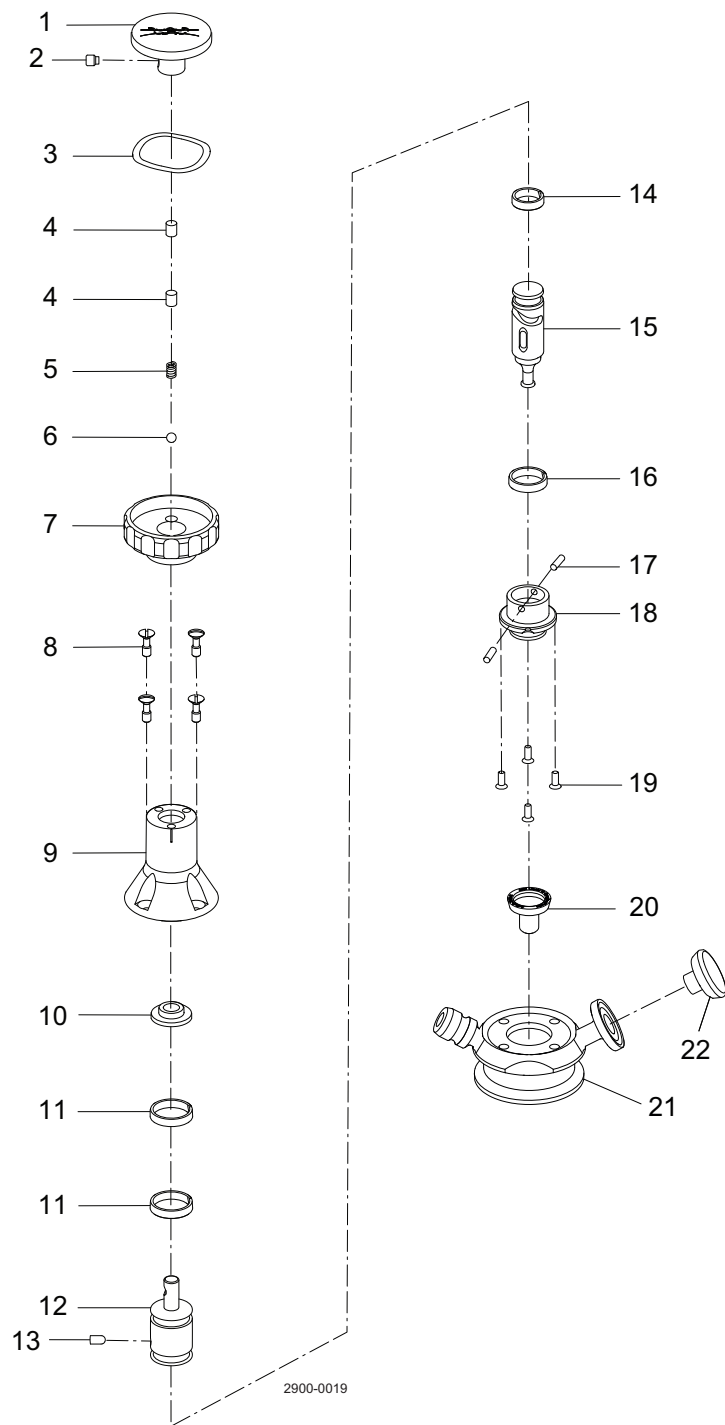

Manual handle size 4 - single seat

Pos	Qty	Denomination	Size 4
Manual actuator Size 4 Single Seat			
		Actuator	9614022601
1	1	Drive handle	
2	1	Pin screw	
3	1	Wave spring	
4	2	Pin	
5	1	Spring	
6	1	Ball	
7	1	Handle	
8	1	Mounting screw, set of 4 pcs.	9614022902
9	1	Actuator body	
10	1	Spacer	
11	2	Guide ring	
12	1	Piston drive	
13	1	Guide pin	
14	1	Guide ring	
15	1	Piston	
16	1	Guide ring	
17	2	Pin	
18	1	Actuator bottom	
19	4	Screws	

Pos	Qty	Denomination	Size 4
Membrane			
20	10	Membrane seal, EPDM, 10 pieces, for serial numbers Axxxx	9614016501
	10	Membrane seal, Silicone, 10 pieces, for serial numbers Axxxx	9614016551
	10	Membrane seal, EPDM, 10 pieces, for serial numbers Sxxxx	
	10	Membrane seal, Silicone, 10 pieces, for serial numbers Sxxxx	9614018951

Pos	Qty	Denomination	Size 4
Valve Body			
21	1	Valve body, Tank	9614022801
	1	Valve body, Tri-clamp	9614094601
	1	Valve body, collard pipe ISO 25	9614089301
	1	Valve body, collard pipe ISO 38	9614073501
	1	Valve body, collard pipe ISO 51	9614073701
	1	Valve body, collard pipe DIN DN 25	9614089401
	1	Valve body, collard pipe DIN DN 40	9614073601
	1	Valve body, collard pipe DIN DN 50	9614073801
22	1	Plug for upper connection, EPDM	9614290501