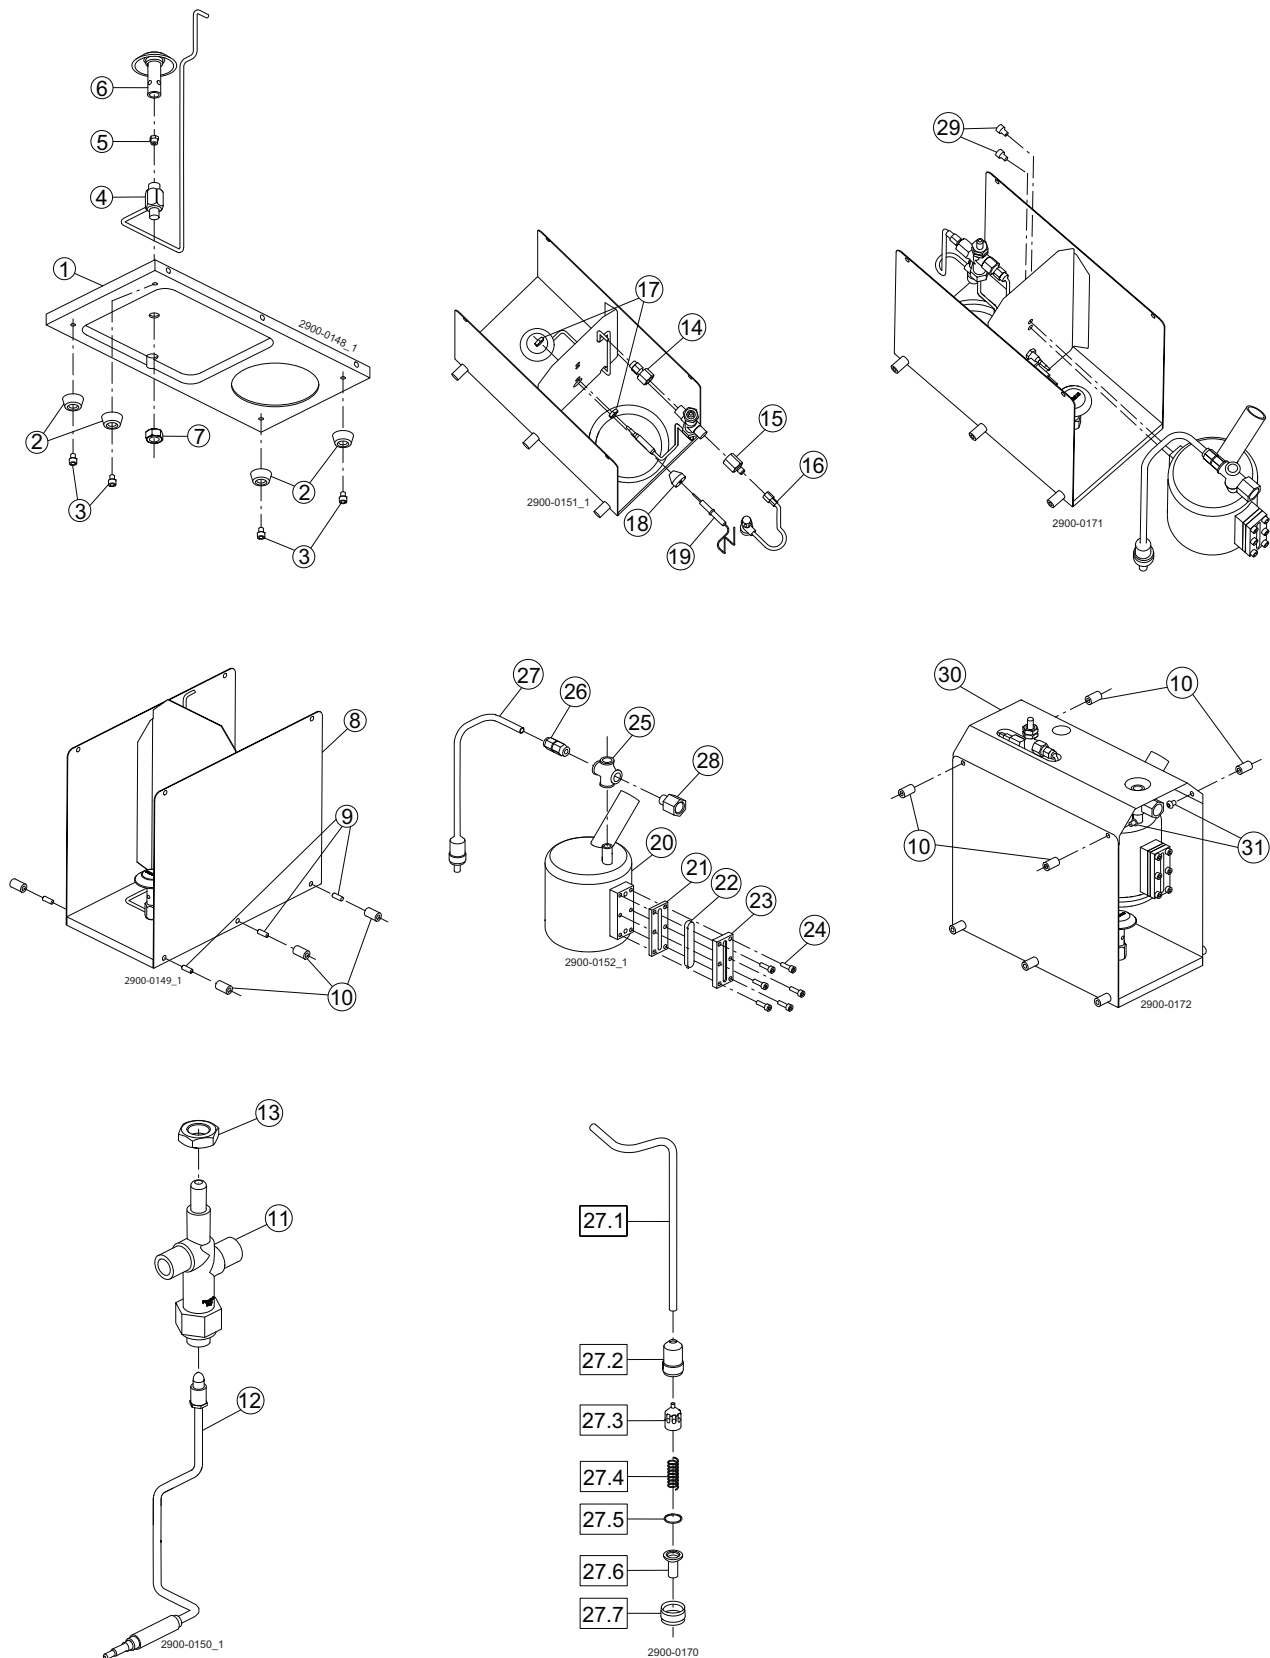

Steam generator

Pos	Qty	Denomination	
1	1	Base plate	9614037001
2	4	Rubber bumpers	9611995424
3	4	Screw	9611995405
4	1	Gas bracket	9614207101
5	1	Jet nozzle	9611995133
6	1	Gas burner	9611995130
7	1	Nut	9611990353
8	1	Heat shield assembly	9614200701
9	6	Screw	9611995421
10	10	Distance piece	9614038701
11	1	Flame failure valve	9611995413
12	1	Thermocouple	9611995142
13	1	Nut	9611995425
14	1	Adaptor	9611995144
15	1	Adaptor	9614039801
16	1	Gas regulator	9611995134
17	2	Nut	9611995422
18	1	Cable glands	9611995417
19	1	Spark electrode	9611995131
20	1	Vessel assembly	9614198301
21	1	Gasket	9614038501
22	1	Sight glass	9614207001
23	1	Frame for glass	9614038601
24	6	Screw	9611995418
25	1	Cross fitting	9611995414
26	1	Adaptor	9611995456
27	1	Pressure relief valve assembly	9614201001
27.1	1	- Pipe	9614037901
27.2	1	- Valve housing	9614038101
27.3	1	- Plug	9614026601
27.4	1	- Spring	9614016214
27.5	1	- O-ring	9611995061
27.6	1	- Pipe end	9614025501
27.7	1	- Nut	9614024801
28	1	Hose connection	9614039301
29	2	Screw	9611995419
30	1	Heat shield top	9614219401
31	14	Screw	9611995420