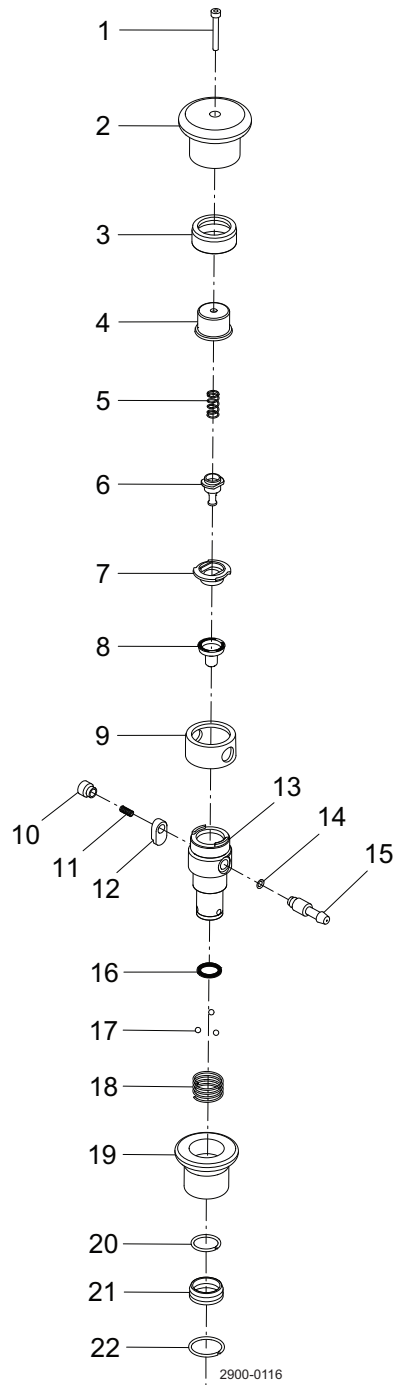

## Male quick connection with non-return valve

---

Pos	Qty	Denomination	
1	1	Male part .....	9614027001
2	1	O-ring .....	9611995467
3	1	Plug .....	9614027301
4	1	Spring .....	9614016215
5	1	O-ring .....	9611995183
6	1	Tube fitting, male coupling Ø10 .....	9614027201
7	1	Front ferrule tube fitting Ø10 .....	9611995181
8	1	Back ferrule tube fitting Ø10 .....	9611995182
9	1	Nut .....	9611995180
10	1	Handle .....	9614026401

## Female quick connection with non-return valve

---

Pos	Qty	Denomination	
1	1	Nut .....	9614024801
2	1	Inlet .....	9614025501
3	1	O-ring .....	9611995061
4	1	Spring .....	9614016214
5	1	Plug .....	9614026601
6	1	Female part .....	9614026501
7	1	O-ring .....	9611995066
8	3	Ball .....	9611995059
9	1	Spring .....	9614016210
10	1	Handle .....	9614026701
11	1	Lock ring .....	9611995065
12	1	Handle insert .....	9614024301
13	1	Lock ring .....	9611995063
14	1	Ring .....	9614026801
15	1	Ring .....	9614026901

## Pressure Relief Valve - sizes 4 and 10

---

Pos	Qty	Denomination	Sizes 4 and 10
1	1	Screw .....	9611995086
2	1	Handle .....	9614200001
3	1	Nut .....	9614020901
4	1	Spring housing .....	9614199801
5	1	Spring .....	9614016219
6	1	Stem .....	9614024701
7	1	Guide for membrane .....	9614024601
8 ▲	1	Membrane .....	
9	1	Cover .....	9614199901
10	1	Push button .....	9614200401
11	1	Safety pawl .....	9614200501
12	1	Spring .....	9614016220
13	1	Valve body .....	9614024501
14 ▲	1	O-ring .....	
15	1	Nozzle .....	9614021001
16 ▲	1	O-ring .....	
17	3	Ball .....	9611995059
18	1	Spring .....	9614016210
19	1	Handle .....	9614024401
20	1	Lock ring .....	9611995065
21	1	Handle insert .....	9614024301
22	1	Lock ring .....	9611995063