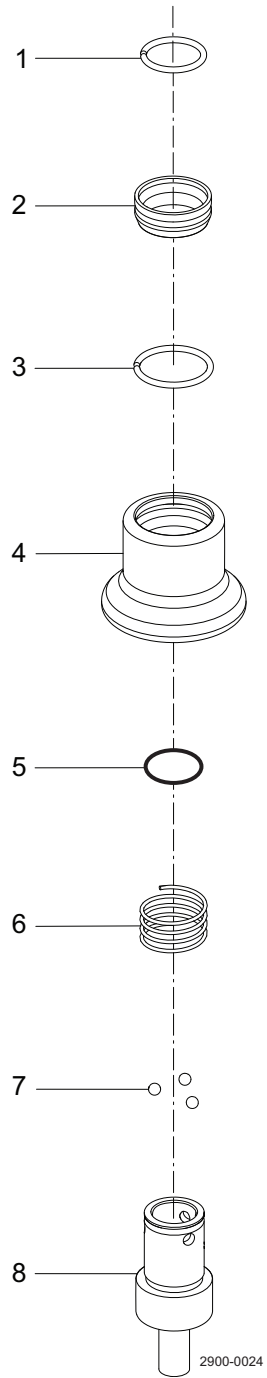

## Table of contents

---

*The information herein is correct at the time of issue but may be subject to change without prior notice*

1. Non-Return Valve - size 4, 10 and 25 .....	4
2. Quick connection .....	6
3. Male quick connection with non-return valve .....	8
4. Female quick connection with non-return valve .....	10
5. Pressure Relief Valve - sizes 4 and 10 .....	12
6. Pressure Relief Valve - size 25 .....	14
7. Steam generator .....	16

**Non-Return Valve - size 4, 10 and 25**

---

Pos	Qty	Denomination	Sizes	Size
			4 and 10	25
1	1	Nut .....	9614024801	9614024801
2	1	Inlet, Weld .....	9614025501	9614025501
	1	Inlet, Quick connect .....	9614025401	9614025401
	1	Inlet, Steam generator .....	9614025201	9614025201
3 ▲	1	O-ring .....		
4	1	Piston .....	9614025301	9614025301
5	1	Guide ring .....	9614071901	9614071901
6	1	Spring .....	9614016211	9614016211
7	1	Body .....	9614025001	9614033601
8 ▲	1	Plug .....		

## Quick connection

---

Pos	Qty	Denomination	
<b>Female quick connect</b>			
1	1	Lock ring .....	9611995063
2	1	Handle insert .....	9614024301
3	1	Lock ring .....	9611995065
4	1	Handle .....	9614024401
5	1	O-ring .....	9611995066
6	1	Spring .....	9614016210
7	3	Ball .....	9611995059
8	1	Body, hose Ø8 .....	9614026201
	1	Body, hose Ø6 .....	9614026301
	1	Body, blindcap .....	9614027501
	1	Body, pipe end Ø10 .....	9614065401

## Male quick connection with non-return valve

---

Pos	Qty	Denomination	
1	1	Male part .....	9614027001
2	1	O-ring .....	9611995467
3	1	Plug .....	9614027301
4	1	Spring .....	9614016215
5	1	O-ring .....	9611995183
6	1	Tube fitting, male coupling Ø10 .....	9614027201
7	1	Front ferrule tube fitting Ø10 .....	9611995181
8	1	Back ferrule tube fitting Ø10 .....	9611995182
9	1	Nut .....	9611995180
10	1	Handle .....	9614026401