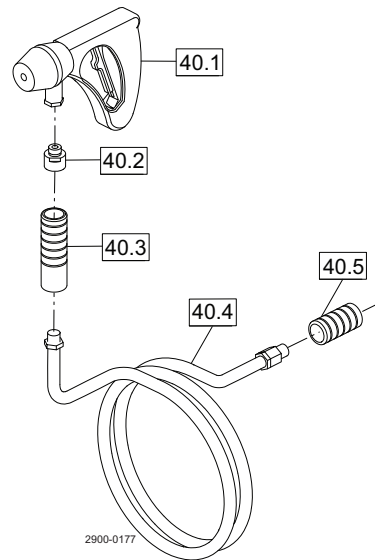

Steam generator

Pos	Qty	Denomination	
31	14	Screw	9611995420
32	1	Plate	9614205501
33	1	Plate	9614258001
34	1	Top plate	9614039001
35	1	Handle	9611995139
36	1	Ingiter	9611995141
37	2	Screw	9611995430
38	1	Nut	9611995425
39	1	Manometer	9611995149
40	1	Hose assembly	9614206501
40.1	1	- Handle	9614200201
40.2	1	- Hose connection	9614039501
40.3	1	- Cover	9614202701
40.4	1	- Steam hose	9611995132
40.5	1	- Cover	9614039601
41	1	Safety cap	9611995138
42	1	O-ring	9611995140
43	1	Sticker	9611995450