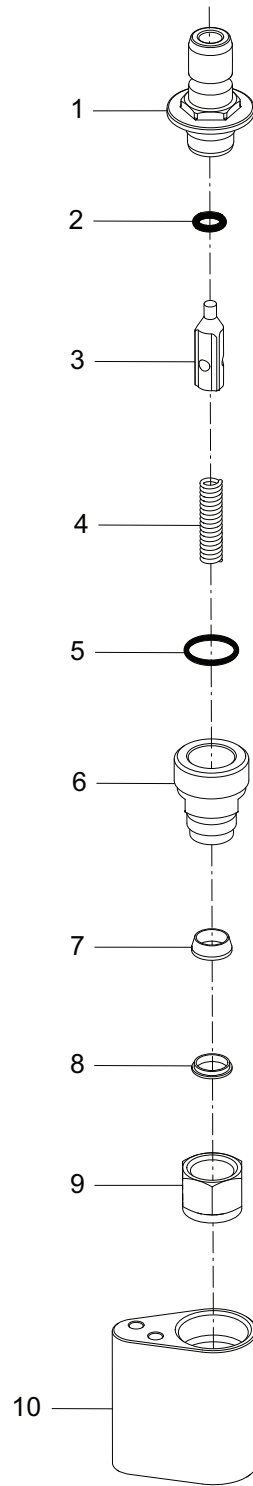

2900-0107

Male quick connection with non-return valve

Pos	Qty	Denomination	
1	1	Male part	9614027001
2	1	O-ring	9611995467
3	1	Plug	9614027301
4	1	Spring	9614016215
5	1	O-ring	9611995183
6	1	Tube fitting, male coupling Ø10	9614027201
7	1	Front ferrule tube fitting Ø10	9611995181
8	1	Back ferrule tube fitting Ø10	9611995182
9	1	Nut	9611995180
10	1	Handle	9614026401