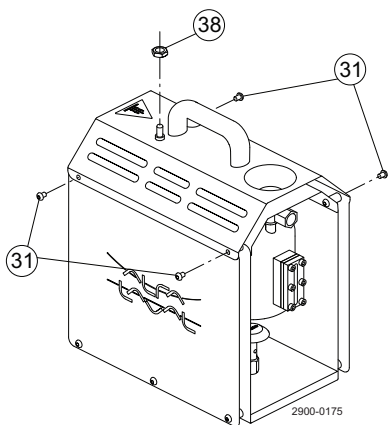

Steam generator

Pos	Qty	Denomination	
31	14	Screw	9611995420
32	1	Plate	9614205501
33	1	Plate	9614258001
34	1	Top plate	9614039001
35	1	Handle	9611995139
36	1	Ingiter	9611995141
37	2	Screw	9611995430
38	1	Nut	9611995425
39	1	Manometer	9611995149
40	1	Hose assembly	9614206501
40.1	1	- Handle	9614200201
40.2	1	- Hose connection	9614039501
40.3	1	- Cover	9614202701
40.4	1	- Steam hose	9611995132
40.5	1	- Cover	9614039601
41	1	Safety cap	9611995138
42	1	O-ring	9611995140
43	1	Sticker	9611995450