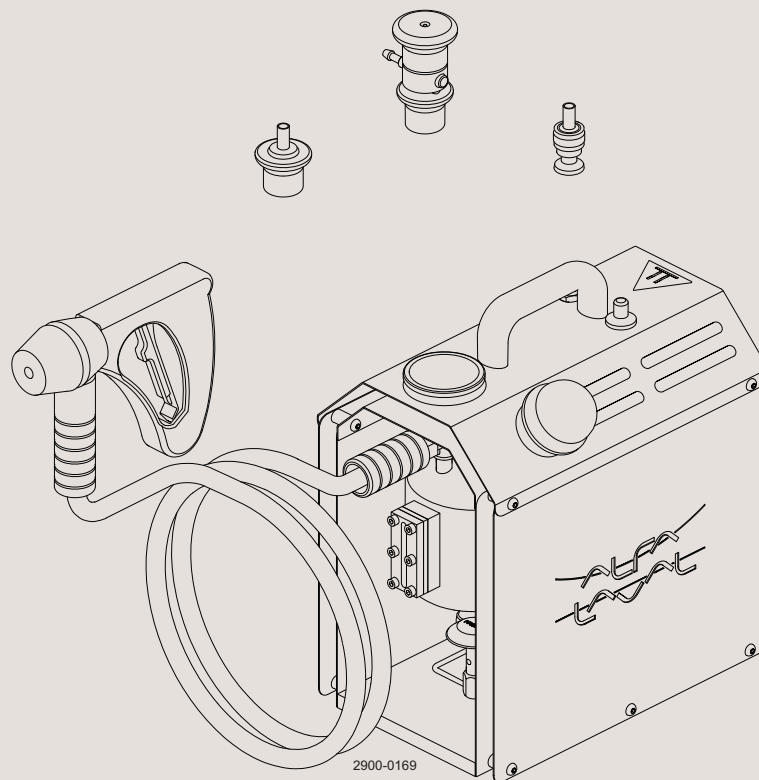

Spare Parts

Unique Sampling Valve - Accessories

ESE02445-EN3 2014-01

Original manual