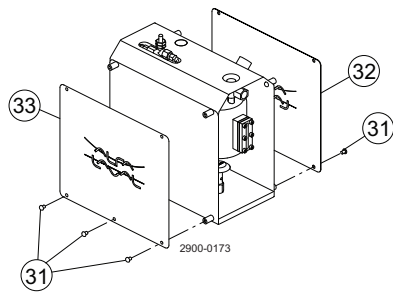

Steam generator

Pos	Qty	Denomination	
31	14	Screw	9611995420
32	1	Plate	9614205501
33	1	Plate	9614258001
34	1	Top plate	9614039001
35	1	Handle	9611995139
36	1	Ingiter	9611995141
37	2	Screw	9611995430
38	1	Nut	9611995425
39	1	Manometer	9611995149
40	1	Hose assembly	9614206501
40.1	1	- Handle	9614200201
40.2	1	- Hose connection	9614039501
40.3	1	- Cover	9614202701
40.4	1	- Steam hose	9611995132
40.5	1	- Cover	9614039601
41	1	Safety cap	9611995138
42	1	O-ring	9611995140
43	1	Sticker	9611995450