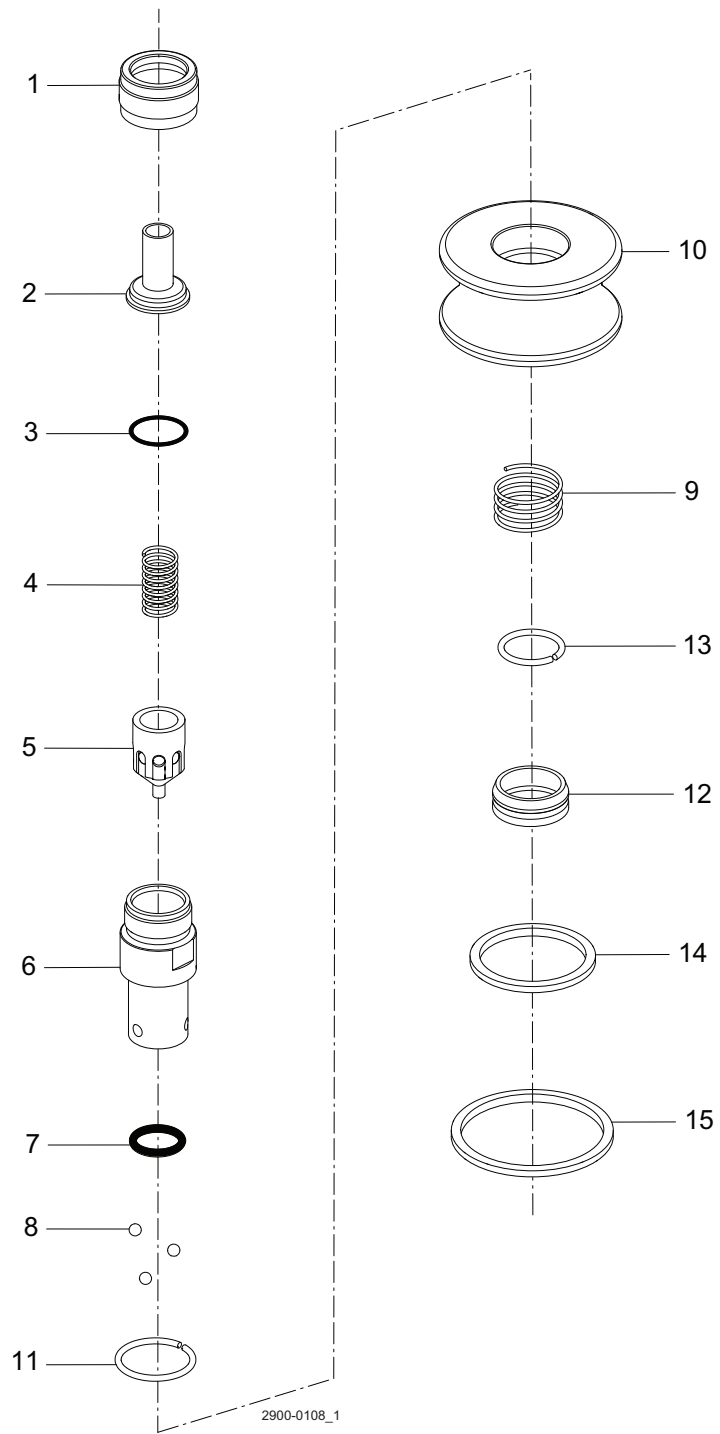

## Quick connection

---

Pos	Qty	Denomination	
<b>Female quick connect</b>			
1	1	Lock ring .....	9611995063
2	1	Handle insert .....	9614024301
3	1	Lock ring .....	9611995065
4	1	Handle .....	9614024401
5	1	O-ring .....	9611995066
6	1	Spring .....	9614016210
7	3	Ball .....	9611995059
8	1	Body, hose Ø8 .....	9614026201
	1	Body, hose Ø6 .....	9614026301
	1	Body, blindcap .....	9614027501
	1	Body, pipe end Ø10 .....	9614065401

## Male quick connection with non-return valve

---

Pos	Qty	Denomination	
1	1	Male part .....	9614027001
2	1	O-ring .....	9611995467
3	1	Plug .....	9614027301
4	1	Spring .....	9614016215
5	1	O-ring .....	9611995183
6	1	Tube fitting, male coupling Ø10 .....	9614027201
7	1	Front ferrule tube fitting Ø10 .....	9611995181
8	1	Back ferrule tube fitting Ø10 .....	9611995182
9	1	Nut .....	9611995180
10	1	Handle .....	9614026401

## Female quick connection with non-return valve

---

Pos	Qty	Denomination	
1	1	Nut .....	9614024801
2	1	Inlet .....	9614025501
3	1	O-ring .....	9611995061
4	1	Spring .....	9614016214
5	1	Plug .....	9614026601
6	1	Female part .....	9614026501
7	1	O-ring .....	9611995066
8	3	Ball .....	9611995059
9	1	Spring .....	9614016210
10	1	Handle .....	9614026701
11	1	Lock ring .....	9611995065
12	1	Handle insert .....	9614024301
13	1	Lock ring .....	9611995063
14	1	Ring .....	9614026801
15	1	Ring .....	9614026901