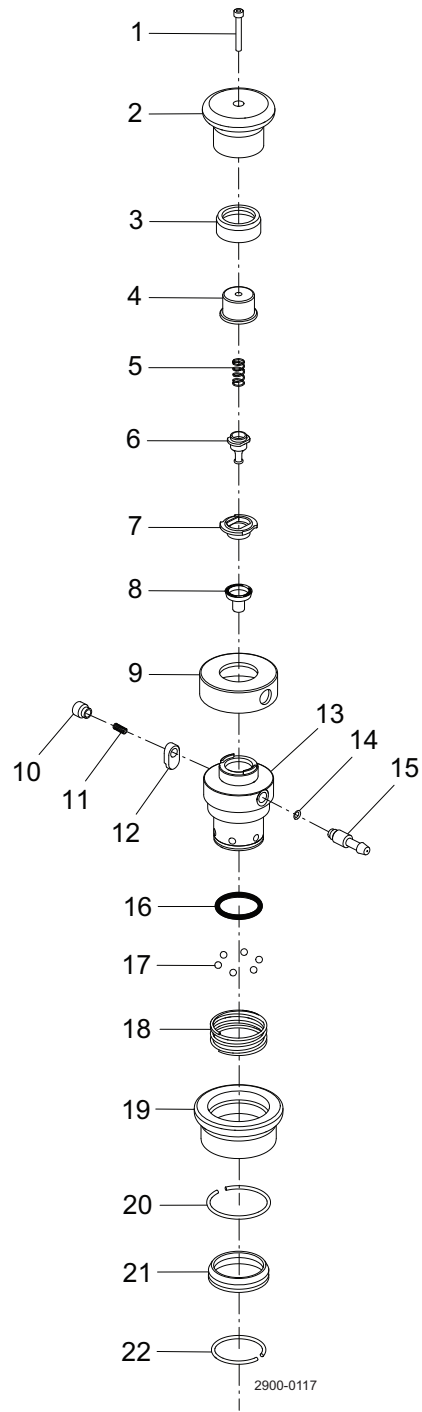

Pressure Relief Valve - size 25

Pos	Qty	Denomination	
1	1	Screw	9611995086
2	1	Handle	9614200001
3	1	Nut	9614020901
4	1	Spring housing	9614199801
5	1	Spring	9614016219
6	1	Stem	9614024701
7	1	Guide for membrane	9614024601
8 ▲	1	Membrane	
9	1	Cover	9614200801
10	1	Push button	9614200401
11	1	Safety pawl	9614200501
12	1	Spring	9614016220
13	1	Valve body	9614032701
14 ▲	1	O-ring	
15	1	Nozzle	9614021001
16 ▲	1	O-ring	
17	3	Ball	9611995193
18	1	Spring	9614016216
19	1	Handle	9614032901
20	1	Lock ring	9611995106
21	1	Handle insert	9614032801
22	1	Lock ring	9611995103

▲ Service kit 9611924315