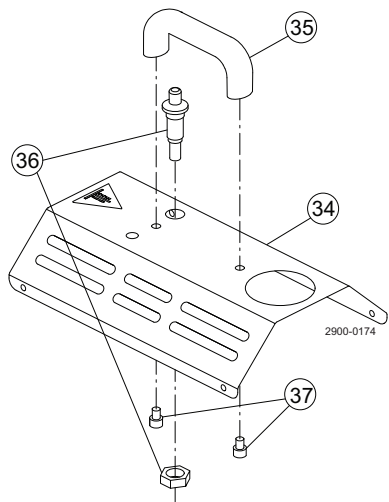

Steam generator

Pos	Qty	Denomination	
31	14	Screw	9611995420
32	1	Plate	9614205501
33	1	Plate	9614258001
34	1	Top plate	9614039001
35	1	Handle	9611995139
36	1	Ingiter	9611995141
37	2	Screw	9611995430
38	1	Nut	9611995425
39	1	Manometer	9611995149
40	1	Hose assembly	9614206501
40.1	1	- Handle	9614200201
40.2	1	- Hose connection	9614039501
40.3	1	- Cover	9614202701
40.4	1	- Steam hose	9611995132
40.5	1	- Cover	9614039601
41	1	Safety cap	9611995138
42	1	O-ring	9611995140
43	1	Sticker	9611995450