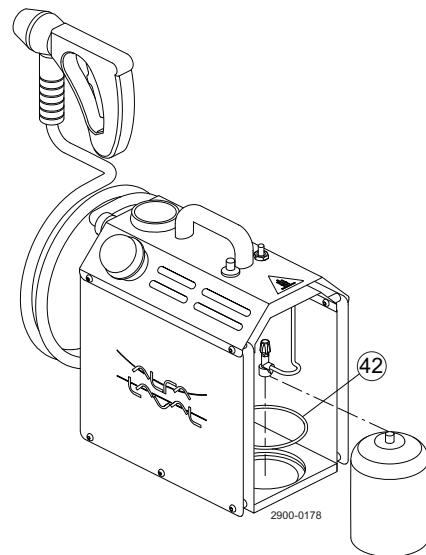

Steam generator

Pos	Qty	Denomination	
31	14	Screw	9611995420
32	1	Plate	9614205501
33	1	Plate	9614258001
34	1	Top plate	9614039001
35	1	Handle	9611995139
36	1	Ingiter	9611995141
37	2	Screw	9611995430
38	1	Nut	9611995425
39	1	Manometer	9611995149
40	1	Hose assembly	9614206501
40.1	1	- Handle	9614200201
40.2	1	- Hose connection	9614039501
40.3	1	- Cover	9614202701
40.4	1	- Steam hose	9611995132
40.5	1	- Cover	9614039601
41	1	Safety cap	9611995138
42	1	O-ring	9611995140
43	1	Sticker	9611995450