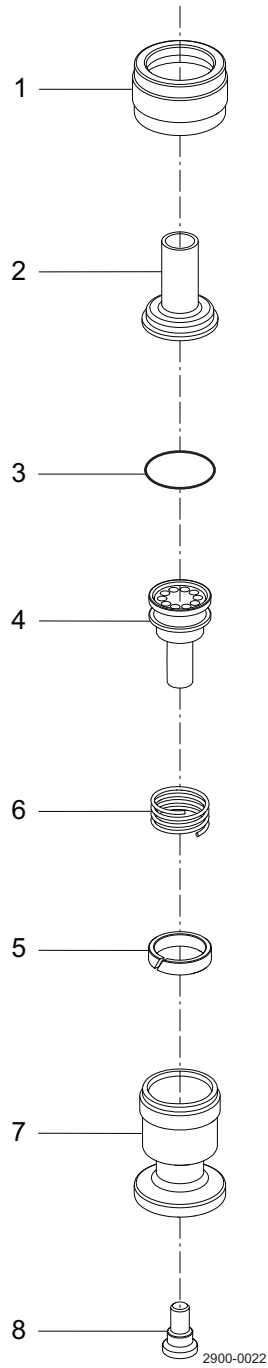

## Table of contents

---

*The information herein is correct at the time of issue but may be subject to change without prior notice*

1. Non-Return Valve - size 4, 10 and 25 .....	4
2. Quick connection .....	6
3. Male quick connection with non-return valve .....	8
4. Female quick connection with non-return valve .....	10
5. Pressure Relief Valve - sizes 4 and 10 .....	12
6. Pressure Relief Valve - size 25 .....	14
7. Steam generator .....	16

**Non-Return Valve - size 4, 10 and 25**

---

Pos	Qty	Denomination	Sizes	Size
			4 and 10	25
1	1	Nut .....	9614024801	9614024801
2	1	Inlet, Weld .....	9614025501	9614025501
	1	Inlet, Quick connect .....	9614025401	9614025401
	1	Inlet, Steam generator .....	9614025201	9614025201
3 ▲	1	O-ring .....		
4	1	Piston .....	9614025301	9614025301
5	1	Guide ring .....	9614071901	9614071901
6	1	Spring .....	9614016211	9614016211
7	1	Body .....	9614025001	9614033601
8 ▲	1	Plug .....		

## Quick connection

---

Pos	Qty	Denomination	
<b>Female quick connect</b>			
1	1	Lock ring .....	9611995063
2	1	Handle insert .....	9614024301
3	1	Lock ring .....	9611995065
4	1	Handle .....	9614024401
5	1	O-ring .....	9611995066
6	1	Spring .....	9614016210
7	3	Ball .....	9611995059
8	1	Body, hose Ø8 .....	9614026201
	1	Body, hose Ø6 .....	9614026301
	1	Body, blindcap .....	9614027501
	1	Body, pipe end Ø10 .....	9614065401